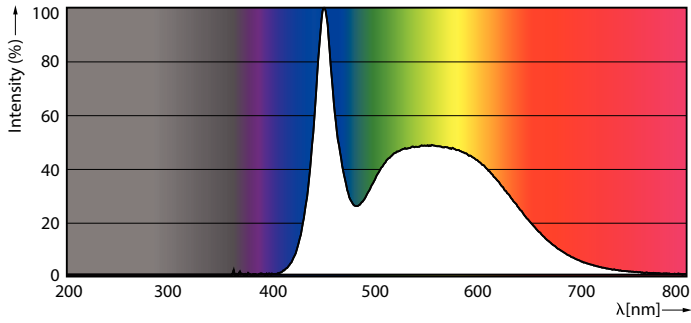

Ecofit Ledtubes T8

Photometric data

LEDtube ECO SLR 8W G13 800lm 865-POC