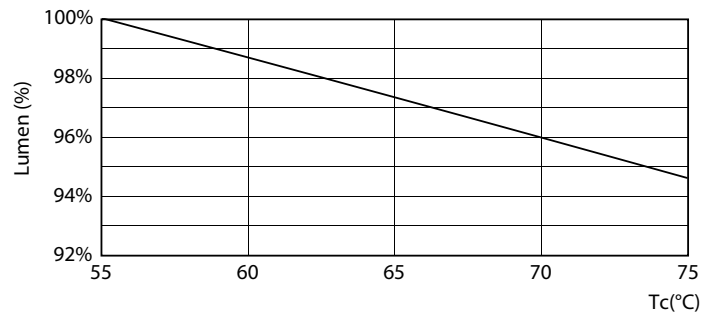

## Lifetime

LEDtube ECO SLR 8W 20K LifetimeVsTc-LED

LEDtube ECO SLR 8W 20K FailureRate-LED

LEDtube 20K-LED

LEDtube ECO SLR 8W 20K LumenVsTc-LMP