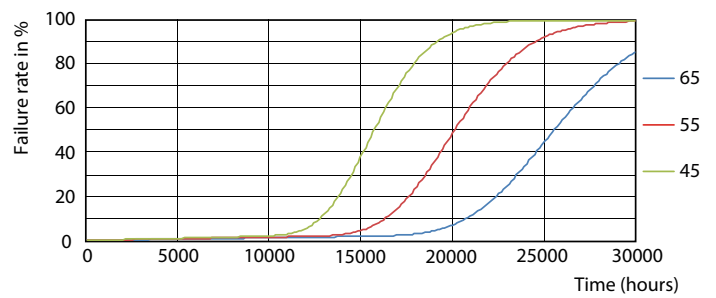

Ecofit Ledtubes T8

Photometric data

Lifetime