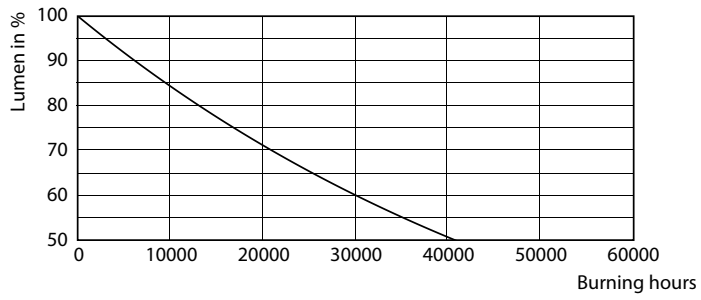

Ecofit Ledtubes T8

Lifetime

LEDtube 20K-LMP