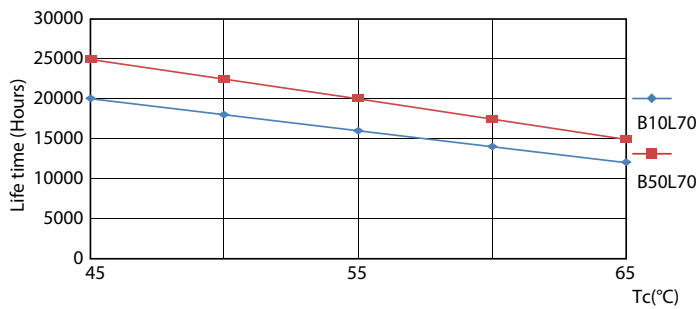

Lifetime

LEDtube ECO SLR 8W 20K LifetimeVsTc-LED