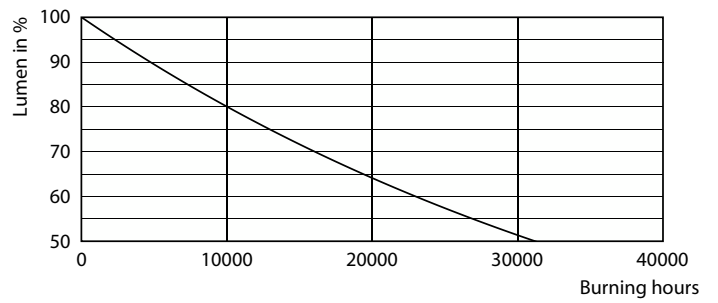

CorePro Plastic LEDcandles & lusters

Photometric data

LEDcandle CorePro 7W B38 E14 840-GUL

Lifetime

Life Expectancy Diagram

Lumen Maintenance Diagram