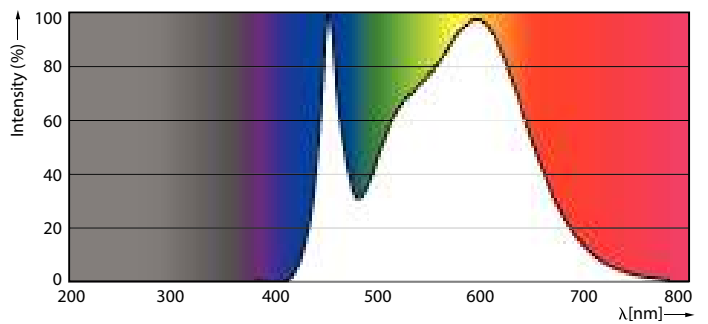

Product data

General information	
Cap-Base	E14 [E14]
CE mark	Yes
EU RoHS compliant	Yes
Nominal Lifetime (Nom)	15000 h
Switching Cycle	50000
Tier	CorePro
Light technical	
Color Code	840 [CCT of 4000K]
Luminous Flux (Nom)	806 lm
Color Designation	Cool White (CW)
Correlated Color Temperature (Nom)	4000 K
Luminous Efficacy (rated) (Nom)	115.00 lm/W
Color Consistency	<6
Color Rendering Index (Nom)	80

Dimensional drawing

CorePro LEDcandle ND 7-60W E14 840 B38 FR

Product	D	C
CorePro LEDcandle ND 7-60W E14 840 B38 FR	38 mm	114 mm

Photometric data

LEDcandle CorePro B38 7W E14 827 FR-LDD

LEDcandle CorePro 7W B38 E14 840 FR-POC