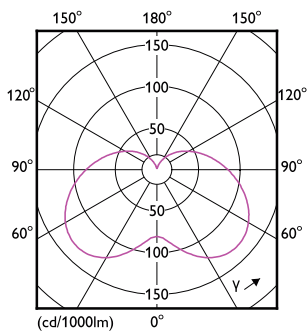

Product data

Full product code	871951431298200
Order product name	CorePro LEDcandle ND 7-60W E14 840 B38 FR
EAN/UPC - Product	8719514312982
Order code	929002972702
Numerator - Quantity Per Pack	1
Numerator - Packs per outer box	10
Material Nr. (12NC)	929002972702
Net Weight (Piece)	0.053 kg

Dimensional drawing

CorePro LEDcandle ND 7-60W E14 840 B38 FR

Product	D	C
CorePro LEDcandle ND 7-60W E14 840 B38 FR	38 mm	114 mm

Photometric data

LEDcandle CorePro B38 7W E14 827 FR-LDD

LEDcandle CorePro 7W B38 E14 840 FR-POC