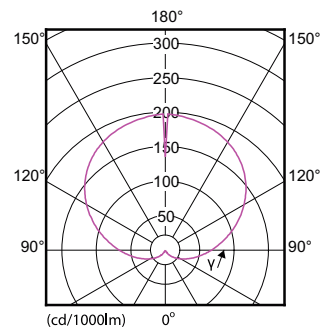

CorePro LEDbulb ND 13-100W A60