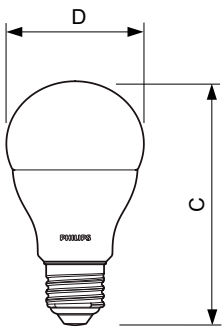

## Dimensional drawing

CorePro LEDbulb ND 13-100W A60 E27 827

Product	D	C
CorePro LEDbulb ND 13-100W A60 E27 827	60 mm	110 mm