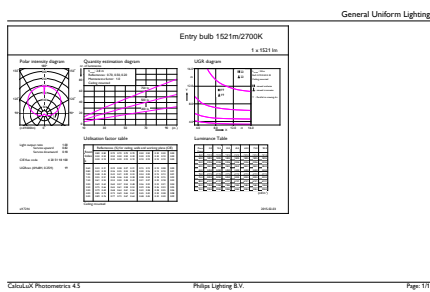

Photometric data

CorePro LEDbulb ND 13-100W A60