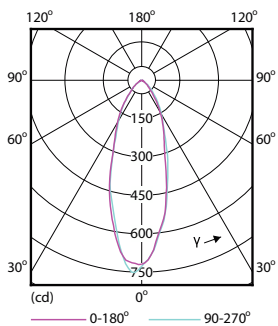

Order code	929001218102
Numerator - Quantity Per Pack	1
Numerator - Packs per outer box	10
Material Nr. (12NC)	929001218102
Net Weight (Piece)	0.045 kg

Dimensional drawing

Corepro LEDspot 4.6-50W GU10 830 36D

Product	D	C
Corepro LEDspot 4.6-50W GU10 830 36D	50 mm	54 mm

Photometric data

Spectral Power Distribution Colour

Accent Lighting Spots

Light Distribution Diagram

CorePro LEDspot MV

Lifetime

Life Expectancy Diagram

Lumen Maintenance Diagram