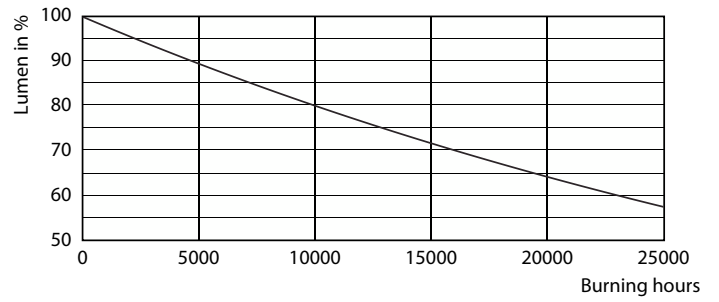

Product data

General information	
Cap-Base	GU10 [GU10]
CE mark	Yes
EU RoHS compliant	Yes
Nominal Lifetime (Nom)	15000 h
Switching Cycle	50000
Flux measurement reference	Narrow Cone
Tier	CorePro
Light technical	
Color Code	830 [CCT of 3000K]
Beam Angle (Nom)	36°
Luminous Flux (Nom)	370 lm
Luminous Intensity (Nom)	740 cd
Color Designation	White (WH)
Correlated Color Temperature (Nom)	3000 K
Luminous Efficacy (rated) (Nom)	80.00 lm/W
Color Consistency	<6
Color Rendering Index (Nom)	80
LLMF At End Of Nominal Lifetime (Nom)	70 %
Luminous Flux in 90° Cone (Rated)	370 lm

Product	D	C
Corepro LEDspot 4.6-50W GU10 830 36D	50 mm	54 mm

Photometric data

Spectral Power Distribution Colour

Accent Lighting Spots

Light Distribution Diagram

CorePro LEDspot MV

Lifetime

Life Expectancy Diagram