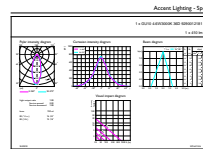

Product	D	C
Corepro LEDspot 4.6-50W GU10 830 36D	50 mm	54 mm

Photometric data

Spectral Power Distribution Colour

Accent Lighting Spots

Light Distribution Diagram

CorePro LEDspot MV

Lifetime

Life Expectancy Diagram