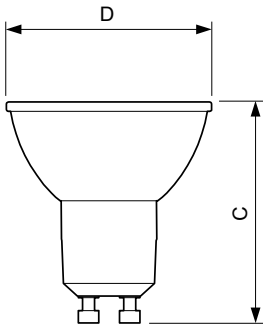

CorePro LEDspot MV

Energy Consumption kWh/1000 h	5 kWh
EPREL Registration Number	391858
Product data	
Full product code	871869672837600
Order product name	Corepro LEDspot 4.6-50W GU10 830 36D
EAN/UPC - Product	8718696728376

Order code	929001218102
Numerator - Quantity Per Pack	1
Numerator - Packs per outer box	10
Material Nr. (12NC)	929001218102
Net Weight (Piece)	0.045 kg

Dimensional drawing

Corepro LEDspot 4.6-50W GU10 830 36D

Product	D	C
Corepro LEDspot 4.6-50W GU10 830 36D	50 mm	54 mm