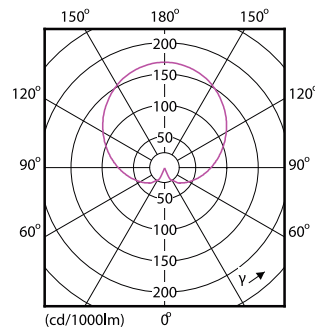

Product data

General information	
Cap-Base	E27 [E27]
CE mark	Yes
EU RoHS compliant	Yes
Nominal Lifetime (Nom)	15000 h
Switching Cycle	50000
Flux measurement reference	Sphere
Tier	CorePro
Light technical	
Color Code	827 [CCT of 2700K]
Beam Angle (Nom)	200 °
Luminous Flux (Nom)	806 lm
Color Designation	Warm White (WW)
Correlated Color Temperature (Nom)	2700 K
Luminous Efficacy (rated) (Nom)	100 lm/W
Color Consistency	<6
Color Rendering Index (Nom)	80

Dimensional drawing

CorePro LEDbulb ND 8-60W A60 E27 827

Product	D	C
CorePro LEDbulb ND 8-60W A60 E27 827	60 mm	110 mm

Photometric data

CorePro LEDbulb ND 8-60W A60

CorePro LEDbulb ND 8-60W A60

CorePro Plastic LEDbulbs