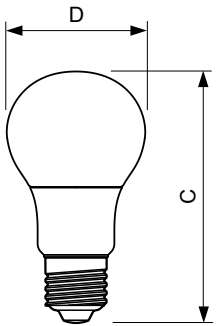

Product data

General information	
Cap-Base	E27 [E27]
CE mark	Yes
EU RoHS compliant	Yes
Nominal Lifetime (Nom)	15000 h
Switching Cycle	50000
Flux measurement reference	Sphere
Tier	CorePro
Light technical	
Color Code	827 [CCT of 2700K]
Beam Angle (Nom)	200 °
Luminous Flux (Nom)	806 lm
Color Designation	Warm White (WW)
Correlated Color Temperature (Nom)	2700 K
Luminous Efficacy (rated) (Nom)	100 lm/W
Color Consistency	<6
Color Rendering Index (Nom)	80

CorePro Plastic LEDbulbs

Mechanical and housing

Bulb Finish	Frosted
Bulb Shape	A60 [A 60mm]

Approval and application

Energy Efficiency Class	F
Energy Consumption kWh/1000 h	8 kWh
EPREL Registration Number	397626

Dimensional drawing

CorePro LEDbulb ND 8-60W A60 E27 827

Product	D	C
CorePro LEDbulb ND 8-60W A60 E27 827	60 mm	110 mm

Photometric data

CorePro LEDbulb ND 8-60W A60

CorePro LEDbulb ND 8-60W A60

CorePro Plastic LEDbulbs