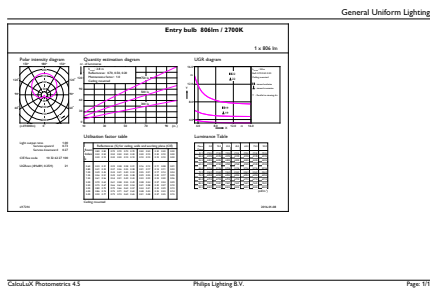

Photometric data

CorePro LEDbulb ND 8-60W A60