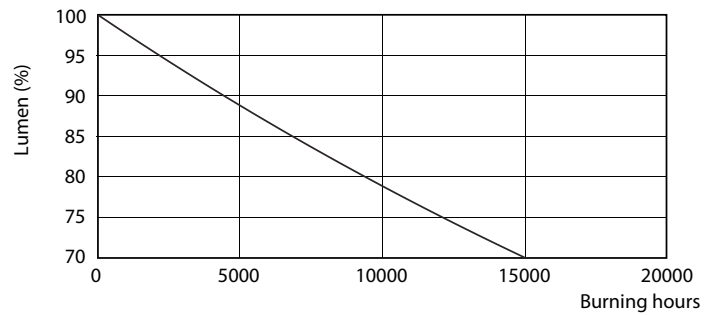

Product data

General information	
Cap-Base	E27 [E27]
CE mark	Yes
EU RoHS compliant	Yes
Nominal Lifetime (Nom)	15000 h
Switching Cycle	50000
Flux measurement reference	Sphere
Tier	CorePro
Light technical	
Color Code	827 [CCT of 2700K]
Beam Angle (Nom)	200 °
Luminous Flux (Nom)	806 lm
Color Designation	Warm White (WW)
Correlated Color Temperature (Nom)	2700 K
Luminous Efficacy (rated) (Nom)	100 lm/W
Color Consistency	<6
Color Rendering Index (Nom)	80

Photometric data

SDPO_LED Bulb_0021-Spectral Power distribution

Lifetime

LEDbulb 40W E27 830 FR A60

LEDbulb 40W E27 830 FR A60