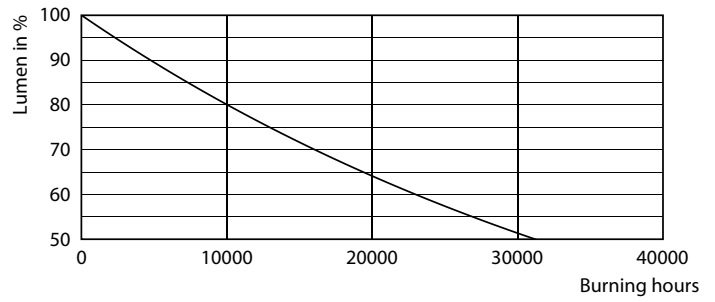

Classic filament LEDbulbs

Lifetime

Lumen Maintenance Diagram