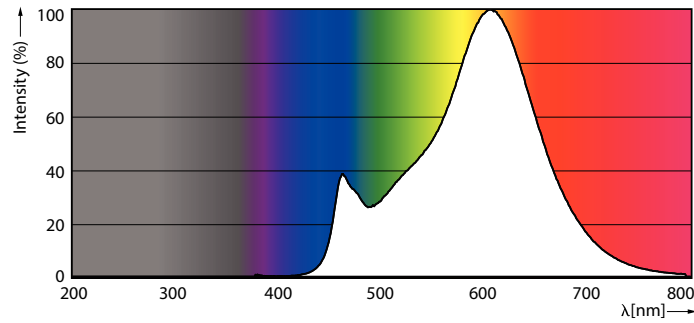

Photometric data

LEDbulb 13W A67 E27 827 CL