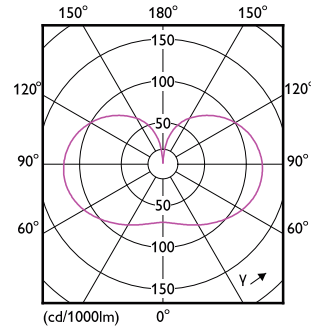

LEDbulb A95 E27 3452lm FR

Page 11

LEDbulb 23W A95 E27 827 FR