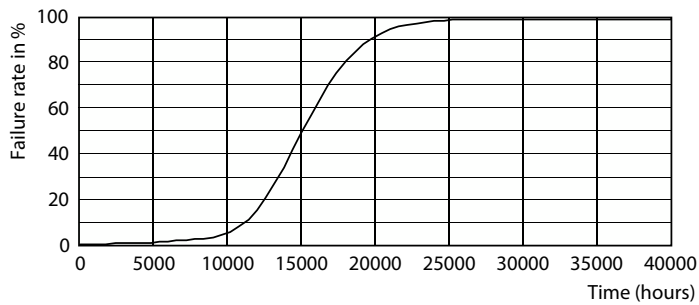

CorePro Plastic LEDcandles & lusters

Photometric data

LEDcandle CorePro 7W B38 E14 827-GUL

Lifetime

Life Expectancy Diagram