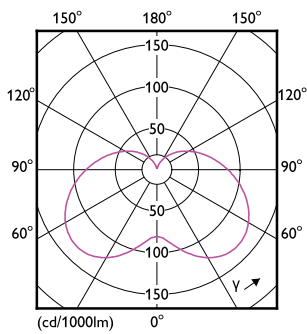

Photometric data

LEDcandle CorePro B38 7W E14 827 FR-LDD