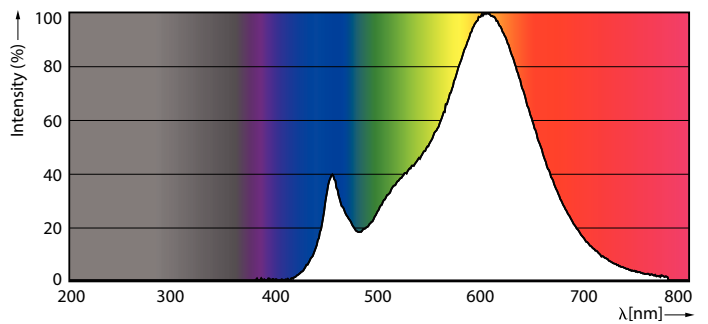

LEDcandle CorePro 7W B38 E14 827 FR-POC