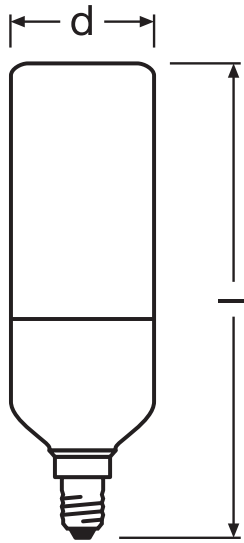

TECHNICAL DATA

Electrical data

Nominal wattage	0.5 W
Construction wattage	0.50 W
Nominal voltage	220...240 V
Nominal current	12 mA
Type of current	AC
Inrush current	10 A
Operating frequency	50...60 Hz
Mains frequency	50...60 Hz
Max. lamp no. on circuit break. 10 A (B)	166
Max. lamp no. on circuit break. 16 A (B)	266
Total harmonic distortion	< 180 %
Power factor λ	> 0.50

Photometrical data

Luminous flux	10 lm
Nominal useful luminous flux 90°	10 lm
Luminous efficacy	20 lm/W
Lumen main.fact.at end of nom.life time	0.70
Light color (designation)	Warm Comfort Light
Color temperature	1500 K
Color rendering index Ra	55
Light color	515
Standard deviation of color matching	≤6 sdc _m
Rated LLMF at 6,000 h	0.80
Flickering metric (Pst LM)	not applicable
Stroboscope effect metric (SVM)	not applicable

Light technical data

Beam angle	330 °
Warm-up time (60 %)	< 1.00 s
Starting time	< 0.5 s
Rated beam angle (half peak value)	330.00 °

Dimensions & Weight

Overall length	145.00 mm
Diameter	45.00 mm
Maximum diameter	45 mm
Product weight	55.00 g