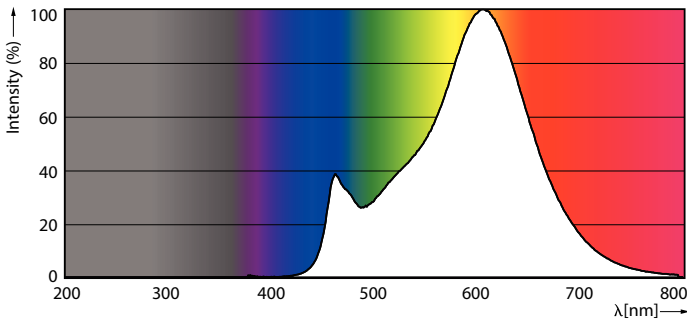

Photometric data

LEDbulb CLA 7W G93 E27 827 FR