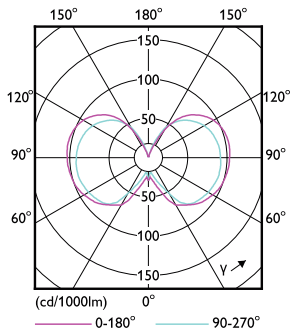

Product data

General information	
Cap-Base	E27 [E27]
EU RoHS compliant	Yes
Nominal Lifetime (Nom)	15000 h
Switching Cycle	20000X
Technical Type	7-60W
Flux measurement reference	Sphere
Tier	CorePro
Light technical	
Color Code	827 [CCT of 2700K]
Luminous Flux (Nom)	806 lm
Color Designation	Warm White (WW)
Correlated Color Temperature (Nom)	2700 K
Luminous Efficacy (rated) (Nom)	115.00 lm/W
Color Consistency	<6
Color Rendering Index (Nom)	80
LLMF At End Of Nominal Lifetime (Nom)	70 %

Operating and electrical	
Input Frequency	50 to 60 Hz
Power (Nom)	7 W
Lamp Current (Nom)	60 mA
Wattage Equivalent	60 W
Starting Time (Nom)	0.5 s
Warm Up Time to 60% Light (Nom)	0.5 s
Power Factor (Nom)	0.51
Voltage (Nom)	220-240 V
Temperature	
T-Case Maximum (Nom)	45 °C
Controls and dimming	
Dimmable	No
Mechanical and housing	
Bulb Finish	Frosted
Bulb Shape	G93 [G 93mm]

LED classic 60W G93 E27 WW FR ND RFSRT4

Product	D	C
LED classic 60W G93 E27 WW FR ND RFSRT4	95 mm	140 mm

Photometric data

LEDbulb CLA 7W G93 E27 827 FR

LEDbulb CLA 7W G93 E27 827 FR

LEDbulb CLA G93 7W E27 827 FR

Classic filament LEDbulbs

Lifetime

Life Expectancy Diagram

Lumen Maintenance Diagram