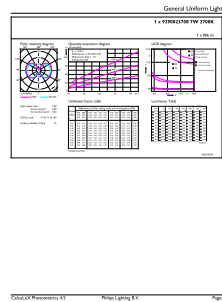

Photometric data

LEDbulb CLA 7W G93 E27 827 FR