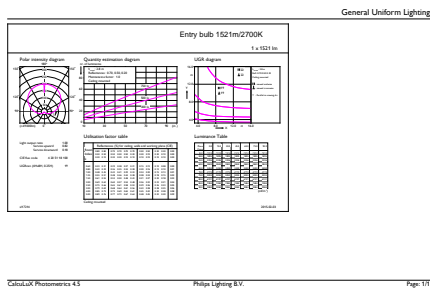

Product data

Full product code	871869649074700
-------------------	-----------------

Order product name	CorePro LEDbulb ND 13-100W A60 E27 827
EAN/UPC - Product	8718696490747
Order code	929001234502
Numerator - Quantity Per Pack	1
Local code description	3711214
Numerator - Packs per outer box	10
Material Nr. (12NC)	929001234502
Net Weight (Piece)	0.080 kg

Dimensional drawing

CorePro LEDbulb ND 13-100W A60 E27 827

Product	D	C
CorePro LEDbulb ND 13-100W A60 E27 827	60 mm	110 mm

Photometric data

CorePro LEDbulb ND 13-100W A60

CorePro LEDbulb ND 13-100W A60

CorePro Plastic LEDbulbs