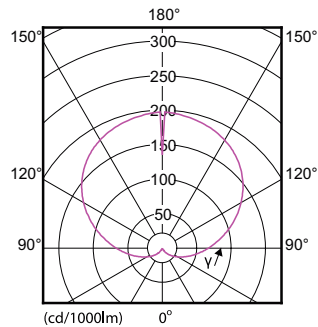

Product data

General information	
Cap-Base	E27 [E27]
CE mark	Yes
EU RoHS compliant	Yes
Nominal Lifetime (Nom)	15000 h
Switching Cycle	50000
Technical Type	13-100W
Flux measurement reference	Sphere
Tier	CorePro
Light technical	
Color Code	827 [CCT of 2700K]
Beam Angle (Nom)	200 °
Luminous Flux (Nom)	1521 lm
Color Designation	Warm White (WW)
Correlated Color Temperature (Nom)	2700 K
Luminous Efficacy (rated) (Nom)	117 lm/W
Color Consistency	<6
Color Rendering Index (Nom)	80

Dimensional drawing

CorePro LEDbulb ND 13-100W A60 E27 827

Product	D	C
CorePro LEDbulb ND 13-100W A60 E27 827	60 mm	110 mm

Photometric data

CorePro LEDbulb ND 13-100W A60

CorePro LEDbulb ND 13-100W A60

CorePro Plastic LEDbulbs