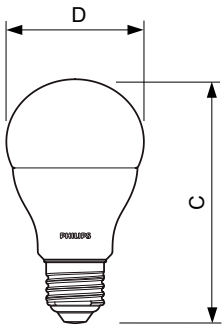

Dimensional drawing

CorePro LEDbulb ND 13-100W A60 E27 827

Product	D	C
CorePro LEDbulb ND 13-100W A60 E27 827	60 mm	110 mm

Photometric data

CorePro LEDbulb ND 13-100W A60

CorePro LEDbulb ND 13-100W A60

CorePro Plastic LEDbulbs