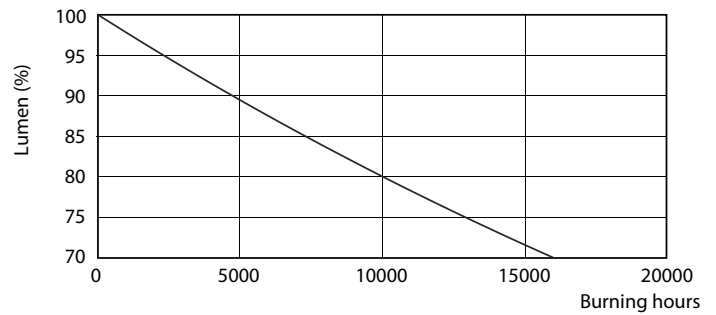

Product data

General information	
Cap-Base	E27 [E27]
CE mark	Yes
EU RoHS compliant	Yes
Nominal Lifetime (Nom)	15000 h
Switching Cycle	50000
Technical Type	13-100W
Flux measurement reference	Sphere
Tier	CorePro
Light technical	
Color Code	827 [CCT of 2700K]
Beam Angle (Nom)	200 °
Luminous Flux (Nom)	1521 lm
Color Designation	Warm White (WW)
Correlated Color Temperature (Nom)	2700 K
Luminous Efficacy (rated) (Nom)	117 lm/W
Color Consistency	<6
Color Rendering Index (Nom)	80

Photometric data

SDPO_LED Bulb_0021-Spectral Power distribution

Lifetime

LEDbulb 100W E27 840 FR A60

LEDbulb 100W E27 840 FR A60