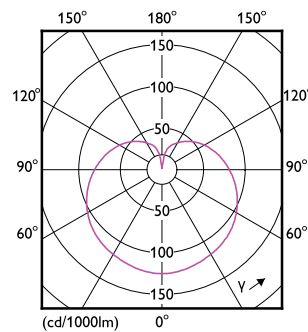

Product data

General information		LLMF At End Of Nominal Lifetime (Nom)	
Cap-Base	E27 [E27]		70 %
CE mark	Yes	Operating and electrical	
EU RoHS compliant	Yes	Input Frequency	50 to 60 Hz
Nominal Lifetime (Nom)	15000 h	Power (Nom)	5 W
Switching Cycle	50000	Lamp Current (Nom)	44 mA
Flux measurement reference	Sphere	Wattage Equivalent	40 W
Tier	CorePro	Starting Time (Nom)	0.5 s
Light technical		Warm Up Time to 60% Light (Nom)	0.5 s
Color Code	827 [CCT of 2700K]	Power Factor (Nom)	0.51
Luminous Flux (Nom)	470 lm	Voltage (Nom)	220-240 V
Color Designation	Warm White (WW)	Temperature	
Correlated Color Temperature (Nom)	2700 K	T-Case Maximum (Nom)	79 °C
Luminous Efficacy (rated) (Nom)	94.00 lm/W		
Color Consistency	<6		
Color Rendering Index (Nom)	80		

Dimensional drawing

Corepro Lustre ND 5-40W E27 827 P45 FR

Product	D	C
Corepro Lustre ND 5-40W E27 827 P45 FR	45 mm	88 mm

Photometric data

LEDLustre Corepro 5W P45 E27 827-GUL

LEDLustre Corepro P45 5W E27 827 FR-LDD