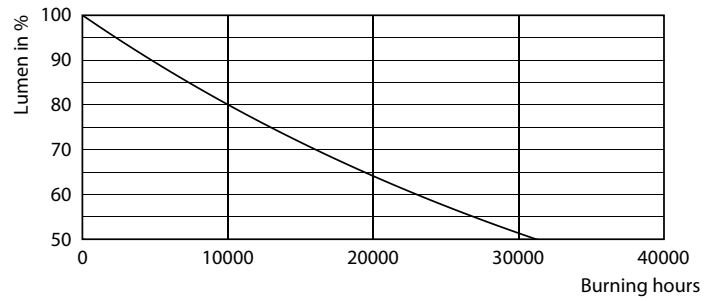

Lumen Maintenance Diagram