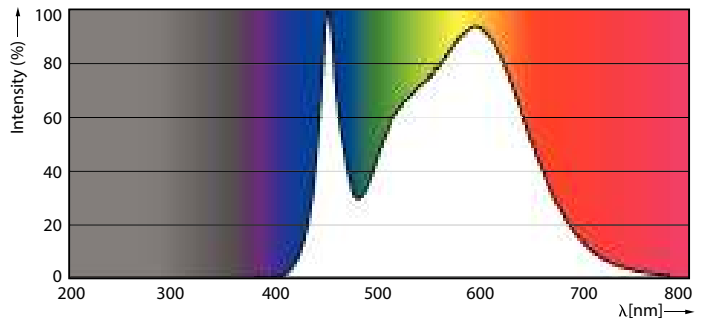

LEDlustre CorePro 7W P48 E27 840 FR-POC