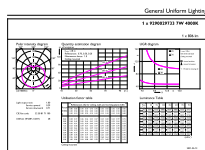

Photometric data

General Uniform Lighting 1 x 840/840 FR 840 P48

LEDlustre CorePro 7W P48 E14 840-GUL