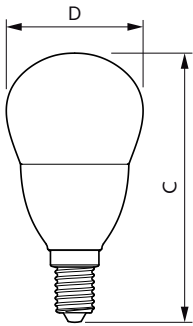

## Mechanical and housing

Bulb Finish	Frosted
Bulb Shape	P48 [ P 48mm]

## Dimensional drawing

CorePro lustre ND 7-60W E14 840 P48 FR

Product	D	C
CorePro lustre ND 7-60W E14 840 P48 FR	48 mm	95 mm