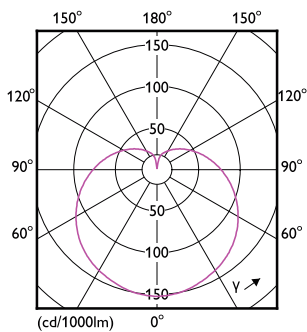

Product data

General information		LLMF At End Of Nominal Lifetime (Nom)	
Cap-Base	E14 [E14]		70 %
CE mark	Yes	Operating and electrical	
EU RoHS compliant	Yes	Input Frequency	50 to 60 Hz
Nominal Lifetime (Nom)	15000 h	Power (Nom)	7 W
Switching Cycle	50000	Lamp Current (Nom)	59 mA
Flux measurement reference	Sphere	Wattage Equivalent	60 W
Tier	CorePro	Starting Time (Nom)	0.5 s
Light technical		Warm Up Time to 60% Light (Nom)	0.5 s
Color Code	827 [CCT of 2700K]	Power Factor (Nom)	0.51
Luminous Flux (Nom)	806 lm	Voltage (Nom)	220-240 V
Color Designation	Warm White (WW)	Temperature	
Correlated Color Temperature (Nom)	2700 K	T-Case Maximum (Nom)	87 °C
Luminous Efficacy (rated) (Nom)	115.00 lm/W		
Color Consistency	<6		
Color Rendering Index (Nom)	80		

Product data

Full product code	871951431304000
Order product name	CorePro lustre ND 7-60W E14 827 P48 FR
EAN/UPC - Product	8719514313040
Order code	929002973102
Numerator - Quantity Per Pack	1
Numerator - Packs per outer box	10
Material Nr. (12NC)	929002973102
Net Weight (Piece)	0.023 kg

Dimensional drawing

CorePro lustre ND 7-60W E14 827 P48 FR

Product	D	C
CorePro lustre ND 7-60W E14 827 P48 FR	48 mm	93 mm

Photometric data

LEDlustre CorePro P48 7W E27 827 FR-LDD

LEDlustre CorePro 7W P48 E27 827 FR-POC