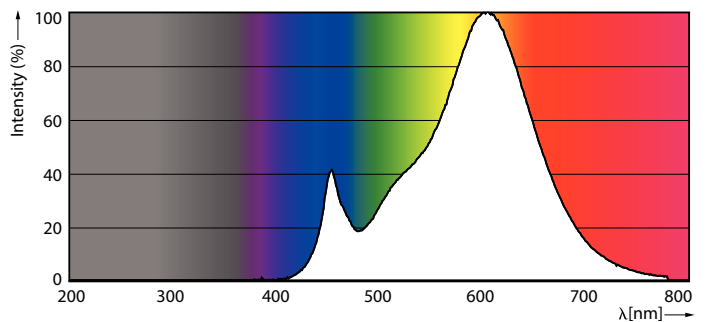

LEDlustre CorePro 7W P48 E27 827 FR-POC