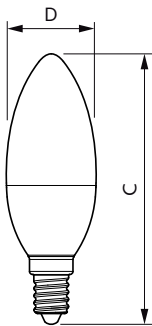

Product data

General information		LLMF At End Of Nominal Lifetime (Nom) 70 %	
Cap-Base	E14 [E14]	Operating and electrical	
CE mark	Yes	Input Frequency	50 to 60 Hz
EU RoHS compliant	Yes	Power (Nom)	5 W
Nominal Lifetime (Nom)	15000 h	Lamp Current (Nom)	44 mA
Switching Cycle	50000	Wattage Equivalent	40 W
Tier	CorePro	Starting Time (Nom)	0.5 s
Light technical		Warm Up Time to 60% Light (Nom)	0.5 s
Color Code	840 [CCT of 4000K]	Power Factor (Nom)	0.51
Luminous Flux (Nom)	470 lm	Voltage (Nom)	220-240 V
Color Designation	Cool White (CW)	Temperature	
Correlated Color Temperature (Nom)	4000 K	T-Case Maximum (Nom)	81 °C
Luminous Efficacy (rated) (Nom)	94.00 lm/W		
Color Consistency	<6		
Color Rendering Index (Nom)	80		

Dimensional drawing

CorePro LEDcandle ND 5-40W E14 840 B35 FR

Product	D	C
CorePro LEDcandle ND 5-40W E14 840 B35 FR	38 mm	114 mm

Photometric data

LEDcandle CorePro 5W B35 E14 840-GUL

LEDcandle CorePro 5W B35 E14 840 FR-POC