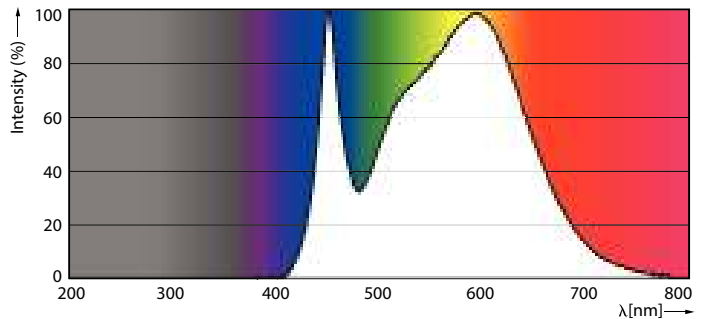

CorePro Plastic LEDcandles & lusters

Controls and dimming

Dimmable	No

Mechanical and housing

Bulb Finish	Frosted
Bulb Shape	B35 [B 35mm]

Approval and application

Energy Efficiency Class	F
Energy Consumption kWh/1000 h	5 kWh
EPREL Registration Number	453200

Product data

Full product code	871951431254800
Order product name	CorePro LEDcandle ND 5-40W E14 840 B35 FR
EAN/UPC - Product	8719514312548
Order code	929002968802
Numerator - Quantity Per Pack	1
Numerator - Packs per outer box	10
Material Nr. (12NC)	929002968802
Net Weight (Piece)	0.040 kg

Dimensional drawing

Product	D	C
CorePro LEDcandle ND 5-40W E14 840 B35 FR	38 mm	114 mm

Photometric data

LEDcandle CorePro 5W B35 E14 840-GUL

LEDcandle CorePro 5W B35 E14 840 FR-POC