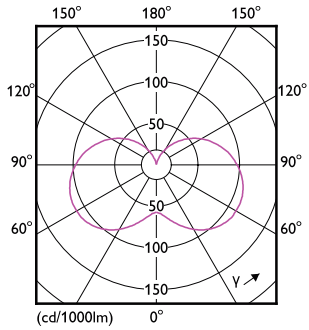

CorePro Plastic LEDcandles & lusters

Photometric data

LEDcandle CorePro B35 5W E14 827 FR-LDD