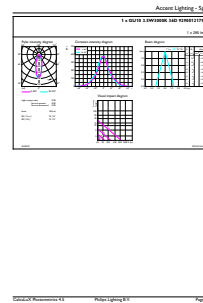

Product data

General information	
Cap-Base	GU10 [GU10]
EU RoHS compliant	Yes
Nominal Lifetime (Nom)	15000 h
Switching Cycle	50000
Technical Type	3.5-35W
Flux measurement reference	Narrow Cone
Tier	CorePro
Light technical	
Color Code	830 [CCT of 3000K]
Beam Angle (Nom)	36 °
Luminous Flux (Nom)	265 lm
Luminous Intensity (Nom)	565 cd
Color Designation	White (WH)
Correlated Color Temperature (Nom)	3000 K
Luminous Efficacy (rated) (Nom)	75.00 lm/W
Color Consistency	<6
Color Rendering Index (Nom)	80
LLMF At End Of Nominal Lifetime (Nom)	70 %
Luminous Flux in 90° Cone (Rated)	265 lm

Order code	929001217902
Numerator - Quantity Per Pack	1
Numerator - Packs per outer box	10
Material Nr. (12NC)	929001217902
Net Weight (Piece)	0.045 kg

Dimensional drawing

Corepro LEDspot 3.5-35W GU10 830 36D

Product	D	C
Corepro LEDspot 3.5-35W GU10 830 36D	50 mm	54 mm

Photometric data

Spectral Power Distribution Colour

Accent Lighting Spots

Light Distribution Diagram

CorePro LEDspot MV

Lifetime

Life Expectancy Diagram