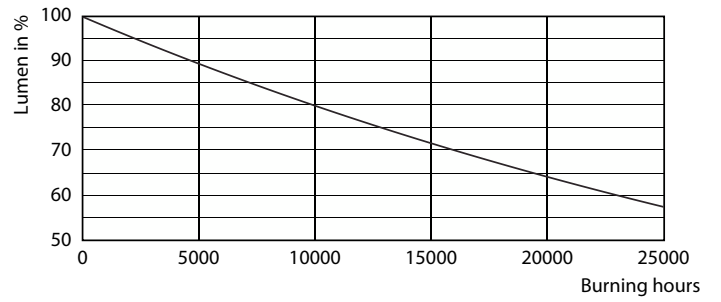

Product data

General information	
Cap-Base	GU10 [GU10]
EU RoHS compliant	Yes
Nominal Lifetime (Nom)	15000 h
Switching Cycle	50000
Technical Type	3.5-35W
Flux measurement reference	Narrow Cone
Tier	CorePro
Light technical	
Color Code	830 [CCT of 3000K]
Beam Angle (Nom)	36 °
Luminous Flux (Nom)	265 lm
Luminous Intensity (Nom)	565 cd
Color Designation	White (WH)
Correlated Color Temperature (Nom)	3000 K
Luminous Efficacy (rated) (Nom)	75.00 lm/W
Color Consistency	<6
Color Rendering Index (Nom)	80
LLMF At End Of Nominal Lifetime (Nom)	70 %
Luminous Flux in 90° Cone (Rated)	265 lm

Product	D	C
Corepro LEDspot 3.5-35W GU10 830 36D	50 mm	54 mm

Photometric data

Spectral Power Distribution Colour

Accent Lighting Spots

Light Distribution Diagram

CorePro LEDspot MV

Lifetime

Life Expectancy Diagram