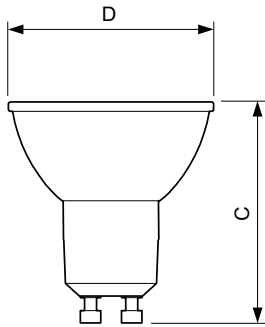

CorePro LEDspot MV

Energy Consumption kWh/1000 h	4 kWh
EPREL Registration Number	391856
Product data	
Full product code	871869672833800
Order product name	Corepro LEDspot 3.5-35W GU10 830 36D
EAN/UPC - Product	8718696728338

Order code	929001217902
Numerator - Quantity Per Pack	1
Numerator - Packs per outer box	10
Material Nr. (12NC)	929001217902
Net Weight (Piece)	0.045 kg

Dimensional drawing

Corepro LEDspot 3.5-35W GU10 830 36D

Product	D	C
Corepro LEDspot 3.5-35W GU10 830 36D	50 mm	54 mm