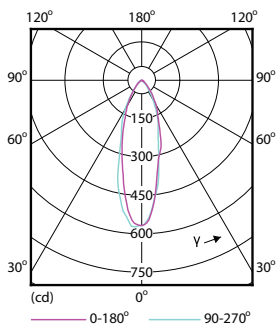

Product data

General information	
Cap-Base	GU10 [GU10]
EU RoHS compliant	Yes
Nominal Lifetime (Nom)	15000 h
Switching Cycle	50000
Technical Type	3.5-35W
Flux measurement reference	Narrow Cone
Tier	CorePro
Light technical	
Color Code	830 [CCT of 3000K]
Beam Angle (Nom)	36 °
Luminous Flux (Nom)	265 lm
Luminous Intensity (Nom)	565 cd
Color Designation	White (WH)
Correlated Color Temperature (Nom)	3000 K
Luminous Efficacy (rated) (Nom)	75.00 lm/W
Color Consistency	<6
Color Rendering Index (Nom)	80
LLMF At End Of Nominal Lifetime (Nom)	70 %
Luminous Flux in 90° Cone (Rated)	265 lm

Product	D	C
Corepro LEDspot 3.5-35W GU10 830 36D	50 mm	54 mm

Photometric data

Spectral Power Distribution Colour

Accent Lighting Spots

Light Distribution Diagram

CorePro LEDspot MV

Lifetime

Life Expectancy Diagram

Lumen Maintenance Diagram