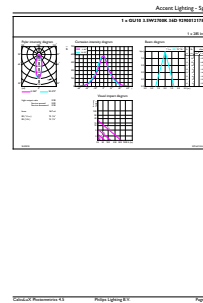

Product data

General information	
Cap-Base	GU10 [GU10]
EU RoHS compliant	Yes
Nominal Lifetime (Nom)	15000 h
Switching Cycle	50000
Technical Type	3.5-35W
Flux measurement reference	Narrow Cone
Tier	CorePro
Light technical	
Color Code	827 [CCT of 2700K]
Beam Angle (Nom)	36°
Luminous Flux (Nom)	255 lm
Luminous Intensity (Nom)	545 cd
Color Designation	Warm White (WW)
Correlated Color Temperature (Nom)	2700 K
Luminous Efficacy (rated) (Nom)	72.00 lm/W
Color Consistency	<6
Color Rendering Index (Nom)	80
LLMF At End Of Nominal Lifetime (Nom)	70 %
Luminous Flux in 90° Cone (Rated)	255 lm

Order code	929001217862
Numerator - Quantity Per Pack	1
Numerator - Packs per outer box	10
Material Nr. (12NC)	929001217862
Net Weight (Piece)	0.036 kg

Dimensional drawing

Corepro LEDspot 3.5-35W GU10 827 36D

Product	D	C
Corepro LEDspot 3.5-35W GU10 827 36D	50 mm	54 mm

Photometric data

Spectral Power Distribution Colour

Accent Lighting Spots

Light Distribution Diagram

CorePro LEDspot MV

Lifetime

Life Expectancy Diagram