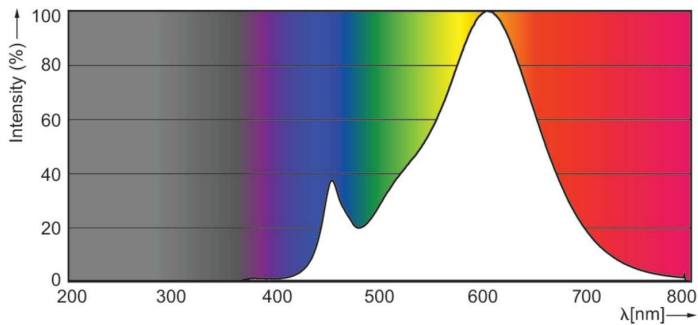

Product data

General information	
Cap-Base	GU10 [GU10]
EU RoHS compliant	Yes
Nominal Lifetime (Nom)	15000 h
Switching Cycle	50000
Technical Type	3.5-35W
Flux measurement reference	Narrow Cone
Tier	CorePro
Light technical	
Color Code	827 [CCT of 2700K]
Beam Angle (Nom)	36°
Luminous Flux (Nom)	255 lm
Luminous Intensity (Nom)	545 cd
Color Designation	Warm White (WW)
Correlated Color Temperature (Nom)	2700 K
Luminous Efficacy (rated) (Nom)	72.00 lm/W
Color Consistency	<6
Color Rendering Index (Nom)	80
LLMF At End Of Nominal Lifetime (Nom)	70 %
Luminous Flux in 90° Cone (Rated)	255 lm

Product	D	C
Corepro LEDspot 3.5-35W GU10 827 36D	50 mm	54 mm

Photometric data

Spectral Power Distribution Colour

Accent Lighting Spots

Light Distribution Diagram

CorePro LEDspot MV

Lifetime

Life Expectancy Diagram