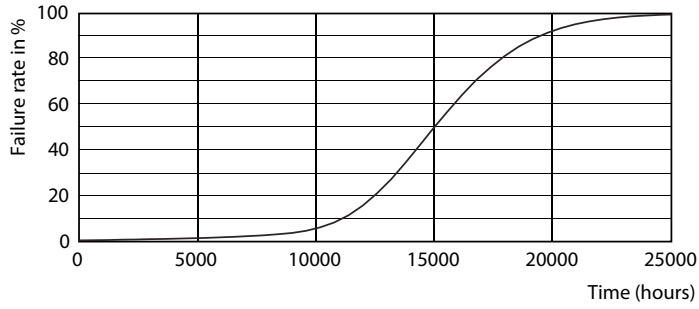

Product data

General information	
Cap-Base	GU10 [GU10]
EU RoHS compliant	Yes
Nominal Lifetime (Nom)	15000 h
Switching Cycle	50000
Technical Type	3.5-35W
Flux measurement reference	Narrow Cone
Tier	CorePro
Light technical	
Color Code	827 [CCT of 2700K]
Beam Angle (Nom)	36°
Luminous Flux (Nom)	255 lm
Luminous Intensity (Nom)	545 cd
Color Designation	Warm White (WW)
Correlated Color Temperature (Nom)	2700 K
Luminous Efficacy (rated) (Nom)	72.00 lm/W
Color Consistency	<6
Color Rendering Index (Nom)	80
LLMF At End Of Nominal Lifetime (Nom)	70 %
Luminous Flux in 90° Cone (Rated)	255 lm

Product	D	C
Corepro LEDspot 3.5-35W GU10 827 36D	50 mm	54 mm

Photometric data

Spectral Power Distribution Colour

Accent Lighting Spots

Light Distribution Diagram

CorePro LEDspot MV

Lifetime

Life Expectancy Diagram