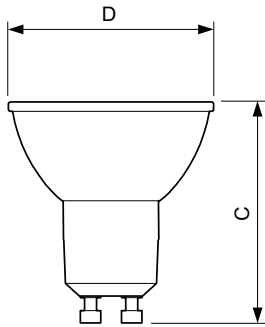

CorePro LEDspot MV

Energy Consumption kWh/1000 h	4 kWh
EPREL Registration Number	391855
Product data	
Full product code	871869675253100
Order product name	Corepro LEDspot 3.5-35W GU10 827 36D
EAN/UPC - Product	8718696752531

Order code	929001217862
Numerator - Quantity Per Pack	1
Numerator - Packs per outer box	10
Material Nr. (12NC)	929001217862
Net Weight (Piece)	0.036 kg

Dimensional drawing

Corepro LEDspot 3.5-35W GU10 827 36D

Product	D	C
Corepro LEDspot 3.5-35W GU10 827 36D	50 mm	54 mm