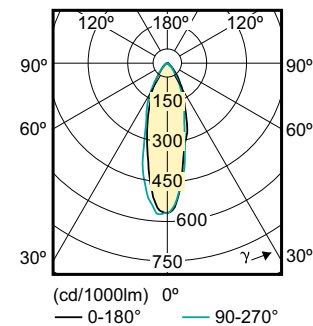

Product data

General information	
Cap-Base	GU10 [GU10]
EU RoHS compliant	Yes
Nominal Lifetime (Nom)	15000 h
Switching Cycle	50000
Technical Type	3.5-35W
Flux measurement reference	Narrow Cone
Tier	CorePro
Light technical	
Color Code	827 [CCT of 2700K]
Beam Angle (Nom)	36°
Luminous Flux (Nom)	255 lm
Luminous Intensity (Nom)	545 cd
Color Designation	Warm White (WW)
Correlated Color Temperature (Nom)	2700 K
Luminous Efficacy (rated) (Nom)	72.00 lm/W
Color Consistency	<6
Color Rendering Index (Nom)	80
LLMF At End Of Nominal Lifetime (Nom)	70 %
Luminous Flux in 90° Cone (Rated)	255 lm

Product	D	C
Corepro LEDspot 3.5-35W GU10 827 36D	50 mm	54 mm

Photometric data

Spectral Power Distribution Colour

Accent Lighting Spots

Light Distribution Diagram

CorePro LEDspot MV

Lifetime

Life Expectancy Diagram

Lumen Maintenance Diagram