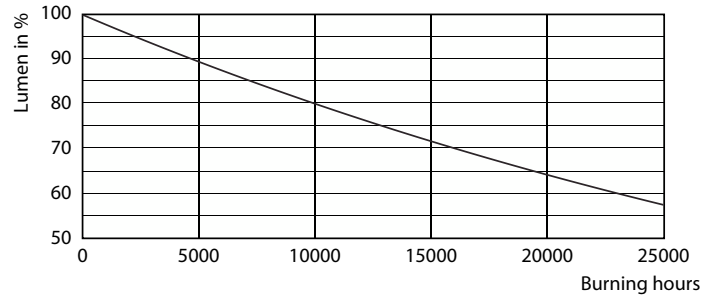

Product data

General information	
Cap-Base	GU10 [GU10]
EU RoHS compliant	Yes
Nominal Lifetime (Nom)	15000 h
Switching Cycle	50000
Technical Type	3.5-35W
Flux measurement reference	Narrow Cone
Tier	CorePro
Light technical	
Color Code	827 [CCT of 2700K]
Beam Angle (Nom)	36°
Luminous Flux (Nom)	255 lm
Luminous Intensity (Nom)	545 cd
Color Designation	Warm White (WW)
Correlated Color Temperature (Nom)	2700 K
Luminous Efficacy (rated) (Nom)	72.00 lm/W
Color Consistency	<6
Color Rendering Index (Nom)	80
LLMF At End Of Nominal Lifetime (Nom)	70 %
Luminous Flux in 90° Cone (Rated)	255 lm

Product	D	C
Corepro LEDspot 3.5-35W GU10 827 36D	50 mm	54 mm

Photometric data

Spectral Power Distribution Colour

Accent Lighting Spots

Light Distribution Diagram

CorePro LEDspot MV

Lifetime

Life Expectancy Diagram