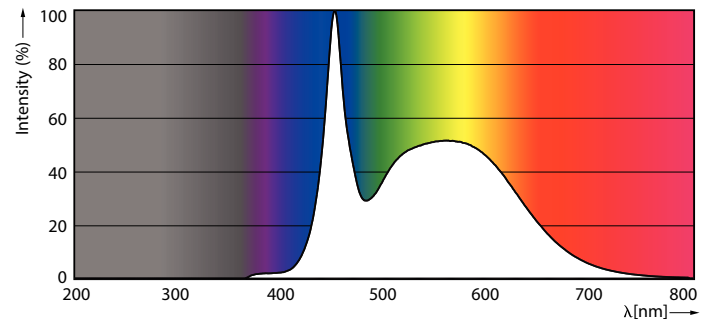

Product data

General information	
Cap-Base	E27 [E27]
EU RoHS compliant	Yes
Nominal Lifetime (Nom)	15000 h
Switching Cycle	50000
Technical Type	5-40W
Flux measurement reference	Sphere
Light technical	
Color Code	865 [CCT of 6500K]
Beam Angle (Nom)	200 °
Luminous Flux (Nom)	470 lm
Color Designation	Cool Daylight
Correlated Color Temperature (Nom)	6500 K
Luminous Efficacy (rated) (Nom)	94.00 lm/W
Color Consistency	<6
Color Rendering Index (Nom)	80
LLMF At End Of Nominal Lifetime (Nom)	70 %

Dimensional drawing

CorePro LED bulb ND 5-40W A60 E27 865

Product	D	C
CorePro LED bulb ND 5-40W A60 E27 865	60 mm	110 mm

Photometric data

CorePro LEDbulb 40W E27 865 FR A60

CorePro LEDbulb 40W E27 865 FR A60