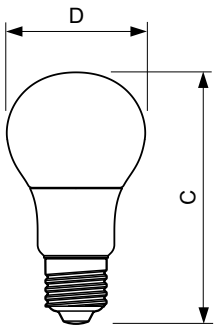

Product data

General information	
Cap-Base	E27 [E27]
EU RoHS compliant	Yes
Nominal Lifetime (Nom)	15000 h
Switching Cycle	50000
Technical Type	5-40W
Flux measurement reference	Sphere
Light technical	
Color Code	865 [CCT of 6500K]
Beam Angle (Nom)	200 °
Luminous Flux (Nom)	470 lm
Color Designation	Cool Daylight
Correlated Color Temperature (Nom)	6500 K
Luminous Efficacy (rated) (Nom)	94.00 lm/W
Color Consistency	<6
Color Rendering Index (Nom)	80
LLMF At End Of Nominal Lifetime (Nom)	70 %

CorePro Plastic LEDbulbs

Bulb Shape	A60 [A 60mm]
Approval and application	
Energy Efficiency Class	F
Energy Consumption kWh/1000 h	5 kWh
EPREL Registration Number	397634
Product data	
Full product code	871869657787500

Dimensional drawing

CorePro LED bulb ND 5-40W A60 E27 865

Product	D	C
CorePro LED bulb ND 5-40W A60 E27 865	60 mm	110 mm

Photometric data

CorePro LEDbulb 40W E27 865 FR A60

CorePro LEDbulb 40W E27 865 FR A60