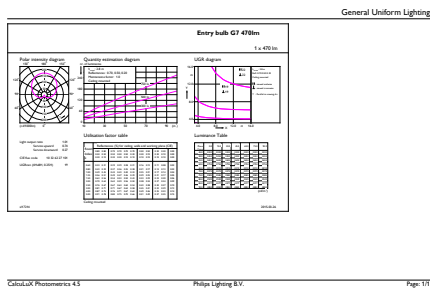

Product data

General information	
Cap-Base	E27 [E27]
EU RoHS compliant	Yes
Nominal Lifetime (Nom)	15000 h
Switching Cycle	50000
Technical Type	5-40W
Flux measurement reference	Sphere
Light technical	
Color Code	865 [CCT of 6500K]
Beam Angle (Nom)	200 °
Luminous Flux (Nom)	470 lm
Color Designation	Cool Daylight
Correlated Color Temperature (Nom)	6500 K
Luminous Efficacy (rated) (Nom)	94.00 lm/W
Color Consistency	<6
Color Rendering Index (Nom)	80
LLMF At End Of Nominal Lifetime (Nom)	70 %

CorePro Plastic LEDbulbs

Bulb Shape	A60 [A 60mm]
Approval and application	
Energy Efficiency Class	F
Energy Consumption kWh/1000 h	5 kWh
EPREL Registration Number	397634
Product data	
Full product code	871869657787500

Order product name	CorePro LED bulb ND 5-40W A60 E27 865
EAN/UPC - Product	8718696577875
Order code	929001304632
Numerator - Quantity Per Pack	1
Numerator - Packs per outer box	10
Material Nr. (12NC)	929001304632
Net Weight (Piece)	0.076 kg

Dimensional drawing

CorePro LED bulb ND 5-40W A60 E27 865

Product	D	C
CorePro LED bulb ND 5-40W A60 E27 865	60 mm	110 mm

Photometric data

CorePro LEDbulb 40W E27 865 FR A60

CorePro LEDbulb 40W E27 865 FR A60