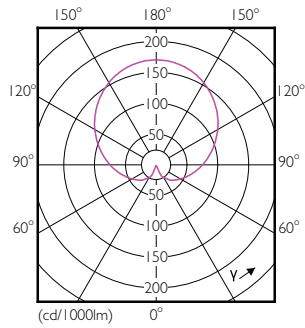

CorePro Plastic LEDbulbs

Photometric data

CorePro LEDbulb 40W E27 830 FR A60