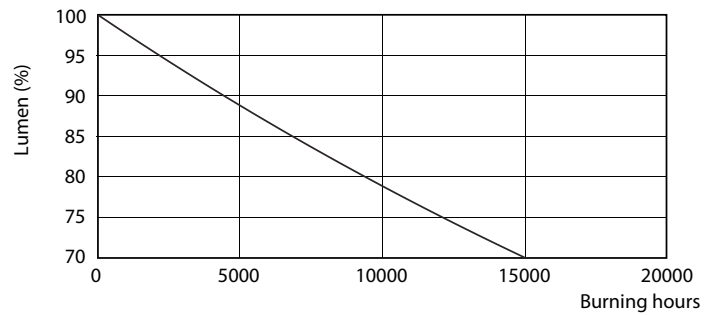

Product data

General information	
Cap-Base	E27 [E27]
EU RoHS compliant	Yes
Nominal Lifetime (Nom)	15000 h
Switching Cycle	50000
Technical Type	5-40W
Flux measurement reference	Sphere
Light technical	
Color Code	865 [CCT of 6500K]
Beam Angle (Nom)	200 °
Luminous Flux (Nom)	470 lm
Color Designation	Cool Daylight
Correlated Color Temperature (Nom)	6500 K
Luminous Efficacy (rated) (Nom)	94.00 lm/W
Color Consistency	<6
Color Rendering Index (Nom)	80
LLMF At End Of Nominal Lifetime (Nom)	70 %

Dimensional drawing

CorePro LED bulb ND 5-40W A60 E27 865

Product	D	C
CorePro LED bulb ND 5-40W A60 E27 865	60 mm	110 mm

Photometric data

CorePro LEDbulb 40W E27 865 FR A60

CorePro LEDbulb 40W E27 865 FR A60

CorePro Plastic LEDbulbs

Photometric data

CorePro LEDbulb 40W E27 830 FR A60

Lifetime

LEDbulb 40W E27 830 FR A60

LEDbulb 40W E27 830 FR A60