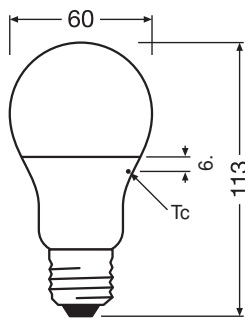

Photometrical data

Luminous flux	806 lm
Nominal useful luminous flux 90°	806 lm
Luminous efficacy	91 lm/W
Lumen main.fact.at end of nom.life time	0.70
Light color (designation)	Warm White
Color temperature	2700 K
Color rendering index Ra	≥80
Light color	827
Standard deviation of color matching	≤6 sdcn
Rated LLMF at 6,000 h	0.80
Flickering metric (Pst LM)	1.0
Stroboscope effect metric (SVM)	0.4

Light technical data

Beam angle	220 °
Warm-up time (60 %)	< 1.00 s
Starting time	< 0.5 s
Rated beam angle (half peak value)	220.00 °

Dimensions & Weight

Overall length	105.00 mm
Diameter	60.00 mm
Maximum diameter	60 mm
Product weight	34.00 g