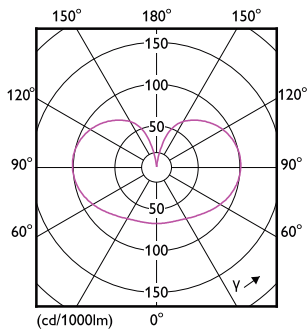

LEDbulb A67 E27 2000lm CL