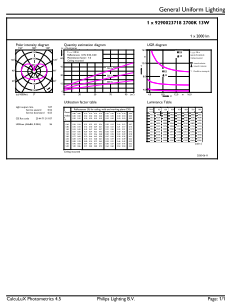

Photometric data

LEDbulb 13W A67 E27 827 FR