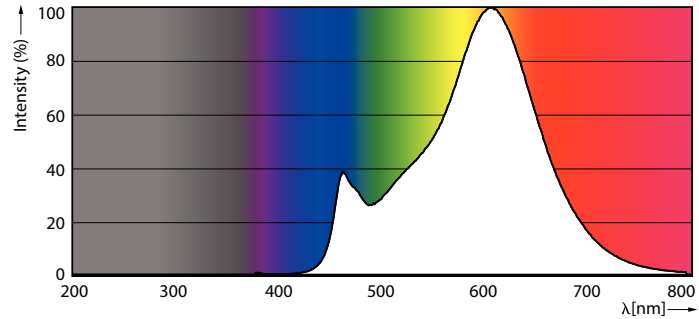

LEDbulb 13W A67 E27 827 CL