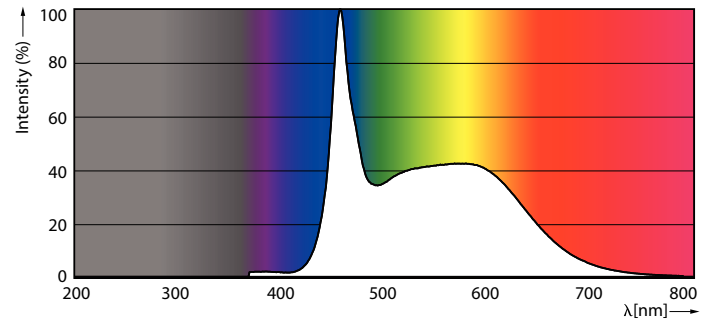

LEDbulb 13W A67 E27 865 FR