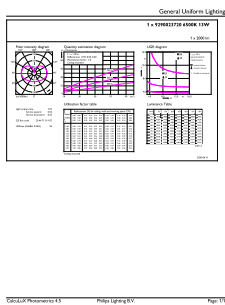

Order code	929002372001
Numerator - Quantity Per Pack	1
Numerator - Packs per outer box	4
Material Nr. (12NC)	929002372001
Copy Net Weight (Piece)	0.034 kg

Dimensional drawing

LED classic 120W A67 E27 CDL FR ND 1SRT4

Product	D	C
LED classic 120W A67 E27 CDL FR ND 1SRT4	70 mm	121 mm

Photometric data

LEDbulb 13W A67 E27 865 FR

LEDbulb 13W A67 E27 865 FR

LEDbulb A67 E27 2000lm CL

Classic filament LEDbulbs

Lifetime

Life Expectancy Diagram