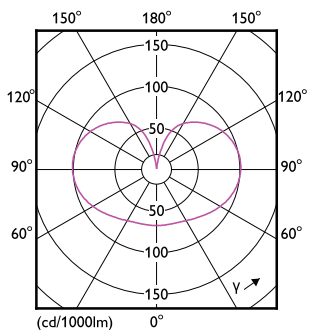

Order code	929002372001
Numerator - Quantity Per Pack	1
Numerator - Packs per outer box	4
Material Nr. (12NC)	929002372001
Copy Net Weight (Piece)	0.034 kg

Dimensional drawing

LED classic 120W A67 E27 CDL FR ND 1SRT4

Product	D	C
LED classic 120W A67 E27 CDL FR ND 1SRT4	70 mm	121 mm

Photometric data

LEDbulb 13W A67 E27 865 FR

LEDbulb 13W A67 E27 865 FR

LEDbulb A67 E27 2000lm CL

Classic filament LEDbulbs

Lifetime

Life Expectancy Diagram

Lumen Maintenance Diagram