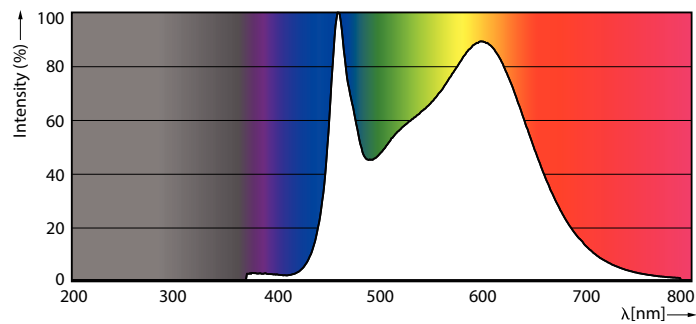

Product data

General information	
Cap-Base	E27 [E27]
EU RoHS compliant	Yes
Nominal Lifetime (Nom)	15000 h
Switching Cycle	20000X
Technical Type	17.5-150W
Flux measurement reference	Sphere

Light technical	
Color Code	840 [CCT of 4000K]
Luminous Flux (Nom)	2452 lm
Color Designation	Cool White (CW)
Correlated Color Temperature (Nom)	4000 K
Luminous Efficacy (rated) (Nom)	140.00 lm/W
Color Consistency	<6
Color Rendering Index (Nom)	80
LLMF At End Of Nominal Lifetime (Nom)	70 %

Product	D	C
LED classic 150W A67 E27 CW FR ND 1SRT4	70 mm	121 mm

Photometric data

LEDbulb 17,5W A67 E27 840 FR

LEDbulb A67 E27 2452lm CL

LEDbulb 13W A67 E27 840 CL

Classic filament LEDbulbs

Lifetime

Life Expectancy Diagram