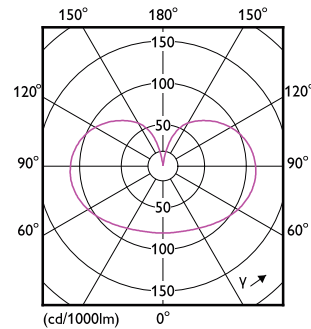

Product data

General information	
Cap-Base	E27 [E27]
EU RoHS compliant	Yes
Nominal Lifetime (Nom)	15000 h
Switching Cycle	20000X
Technical Type	17.5-150W
Flux measurement reference	Sphere

Light technical	
Color Code	840 [CCT of 4000K]
Luminous Flux (Nom)	2452 lm
Color Designation	Cool White (CW)
Correlated Color Temperature (Nom)	4000 K
Luminous Efficacy (rated) (Nom)	140.00 lm/W
Color Consistency	<6
Color Rendering Index (Nom)	80
LLMF At End Of Nominal Lifetime (Nom)	70 %

Order code	929002372701
Numerator - Quantity Per Pack	1
Numerator - Packs per outer box	4
Material Nr. (12NC)	929002372701
Copy Net Weight (Piece)	0.030 kg

Dimensional drawing

LED classic 150W A67 E27 CW FR ND 1SRT4

Product	D	C
LED classic 150W A67 E27 CW FR ND 1SRT4	70 mm	121 mm

Photometric data

LEDbulb 17,5W A67 E27 840 FR

LEDbulb A67 E27 2452lm CL

LEDbulb 13W A67 E27 840 CL

Classic filament LEDbulbs

Lifetime

Life Expectancy Diagram