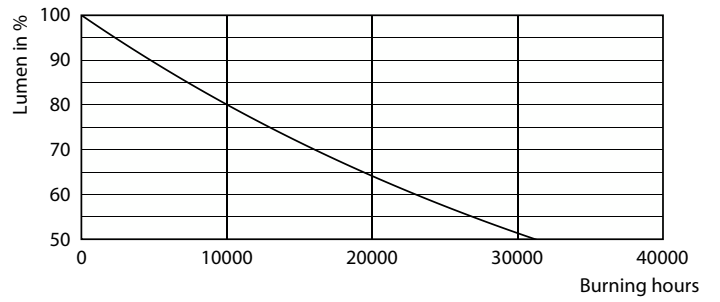

Product data

General information	
Cap-Base	E27 [E27]
EU RoHS compliant	Yes
Nominal Lifetime (Nom)	15000 h
Switching Cycle	20000X
Technical Type	17.5-150W
Flux measurement reference	Sphere

Light technical	
Color Code	840 [CCT of 4000K]
Luminous Flux (Nom)	2452 lm
Color Designation	Cool White (CW)
Correlated Color Temperature (Nom)	4000 K
Luminous Efficacy (rated) (Nom)	140.00 lm/W
Color Consistency	<6
Color Rendering Index (Nom)	80
LLMF At End Of Nominal Lifetime (Nom)	70 %

Product	D	C
LED classic 150W A67 E27 CW FR ND 1SRT4	70 mm	121 mm

Photometric data

LEDbulb 17,5W A67 E27 840 FR

LEDbulb A67 E27 2452lm CL

LEDbulb 13W A67 E27 840 CL

Classic filament LEDbulbs

Lifetime

Life Expectancy Diagram