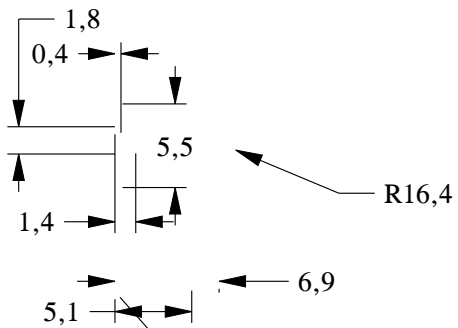

SCALE 2:1

ORAC
DECOR

Biekorfstraat 32
8400 Oostende - Belgium
Tel +32 (0)59 80 32 52
www.oracdecor.com
info@oracdecor.com

Part name: CB503

Designed by: ORAC

Designed on: 12-Jul-2011

All dimensions are in mm unless otherwise specified

All information in this document is Orac's exclusive property. It may in no case be reproduced, even partly, be communicated to a third party or used for any possible purpose without ORAC's express written permission. Further legal information can be found at <http://www.oracdecor.be/nl/disclaimer>

Version: 1.0