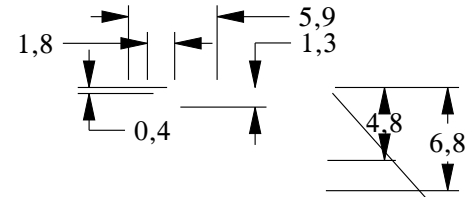

123,2

SCALE 2:1

ORAC
DECOR

Biekorfstraat 32
8400 Oostende - Belgium
Tel +32 (0)59 80 32 52
www.oracdecor.com
info@oracdecor.com

Part name: CB503

Designed by: ORAC

Designed on: 12-Jul-2011

All dimensions are in mm unless otherwise specified

All information in this document is Orac's exclusive property. It may in no case be reproduced, even partly, be communicated to a third party or used for any possible purpose without ORAC's express written permission. Further legal information can be found at <http://www.oracdecor.be/nl/disclaimer>

Version: 1.0