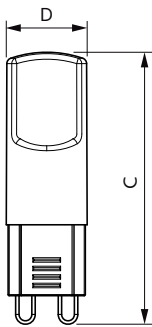

Dimensional drawing

CorePro LEDcapsule 2-25W ND G9 827

Product	D	C
CorePro LEDcapsule 2-25W ND G9 827	14.5 mm	48 mm

Photometric data

LEDCapsule CorePro 2W G9 827-LDD

LEDCapsule CorePro 2W G9 827-GUL

CorePro LEDcapsule MV