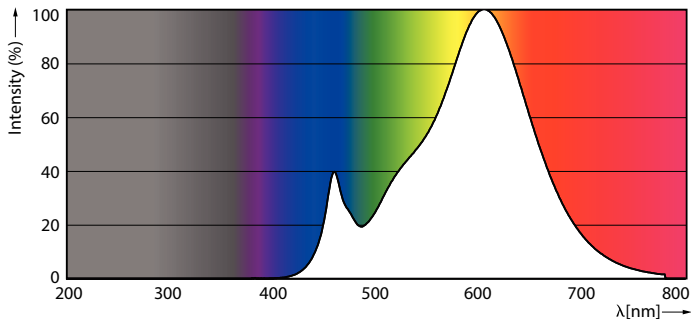

CorePro LEDcapsule MV

Photometric data

LEDcapsule CorePro 2W G9 827-POC