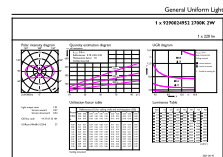

Dimensional drawing

CorePro LEDcapsule 2-25W ND G9 827

Product	D	C
CorePro LEDcapsule 2-25W ND G9 827	14.5 mm	48 mm

Photometric data

LEDCapsule CorePro 2W G9 827-LDD

LEDCapsule CorePro 2W G9 827-GUL

CorePro LEDcapsule MV