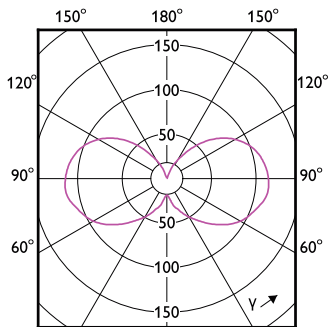

Dimensional drawing

CorePro LEDcapsule 2-25W ND G9 827

Product	D	C
CorePro LEDcapsule 2-25W ND G9 827	14.5 mm	48 mm

Photometric data

LEDCapsule CorePro 2W G9 827-LDD

LEDCapsule CorePro 2W G9 827-GUL

CorePro LEDcapsule MV